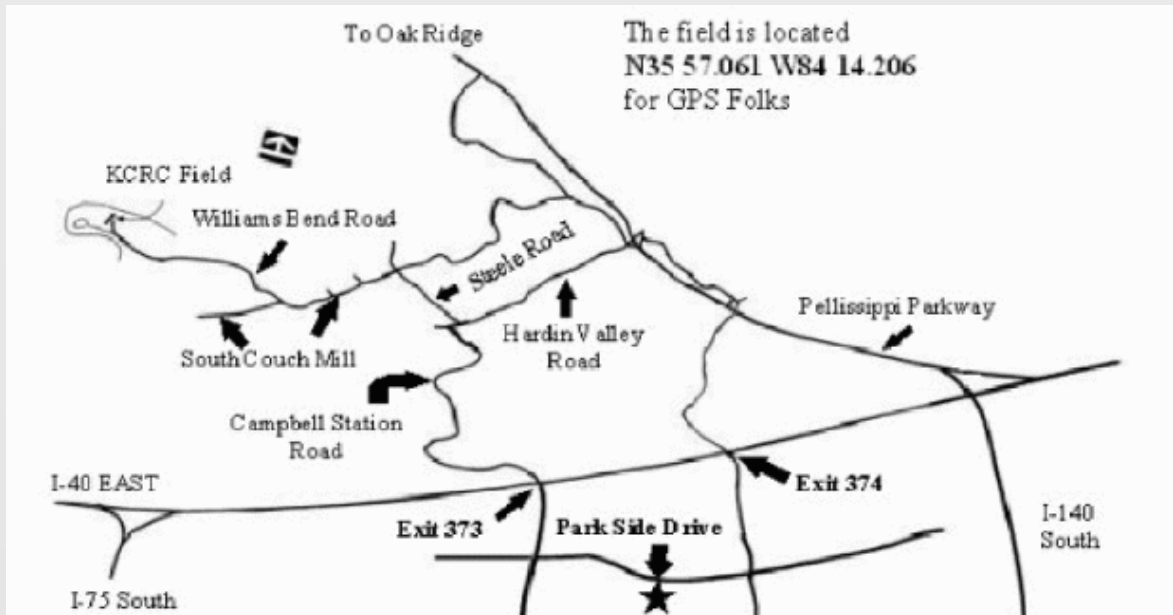

KCRC Field: 3204 Williams Bend Rd Knoxville TN 37932
GPS: N 35° 56' 53", W 84° 13' 58"

From Pellissippi Parkway (Hwy. 162)

Take the Hardin Valley Road exit off of Pellissippi Parkway/Highway 162 and drive west on Hardin Valley Road. After approx. 2.5 miles, turn right on Steele Road (just past Hardin Valley Elementary School). Drive approx. 1 mile and turn left on Sam Lee Road.

Sam Lee Road turns into Couch Mill Road, and about 1 mile after you turn onto Sam Lee, Couch Mill Road turns sharply to the left. Go **straight** at the turn. You're now on Williams Bend Road, and after about 2 miles, you'll see the entrance to KCRC on your right (directly across from the water treatment plant on the left).